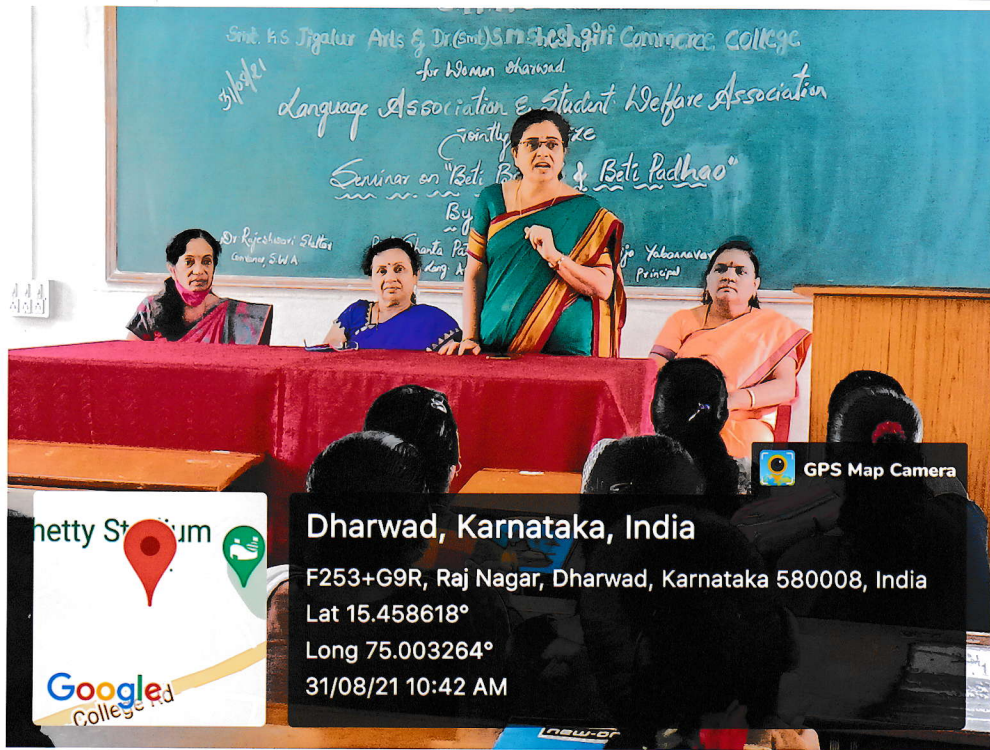

guy
Principal
S.H.A.S. Samiti's
Smt. K. S. Jigalur Arts and
Dr. (Smt) S. M. Sheshgiri Commerce

Shri Hurakadli Ajja Shikshana Samiti's
Smt. K. S. Jigalur Arts and Dr. (Smt.) S. M. Sheshgiri Commerce
College for Women's, Dharwad

LANGUAGE ASSOCIATION AND STUDENT WELFARE ASSOCIATION

Jointly Organized

A SEMINAR ON

“BETI BACHAO AND BETI PADHAO”

On 31st August, 2021

Sl. No.	Name of the Students	Signature
1	Keerti .S. Hugar	
2	Priyanka B. Garag	Priyanka
3	Sushma P. Garag	Sushma
4	Rekha. H. Patil	R. H. Patil
5	Akshata. P. Pal	Akshata. P. Pal
6	Sharmila. P. Bhajantri	
7	Gouramma .S. Kammar	
8	Reshma. Y. Akkanagall	
9	Laxmi. D. Tejappanavar	Laxmi
10	Amruta. C. Ballary	Amruta. B.
11	Kavya. M. Karigaw	
12	Annapurna. N. Malayi	
13	Kamakshi. R. Raikar	K. R. Raikar
14	Jyoti C. Gireppagoudra	Jyoti
15	Pooja 'A' Lohar	
16	Tejaswini D. Killedar	
17	Kavya. Nekar	Kavya. Nekar

Principal
S.H.A.S. Samiti's