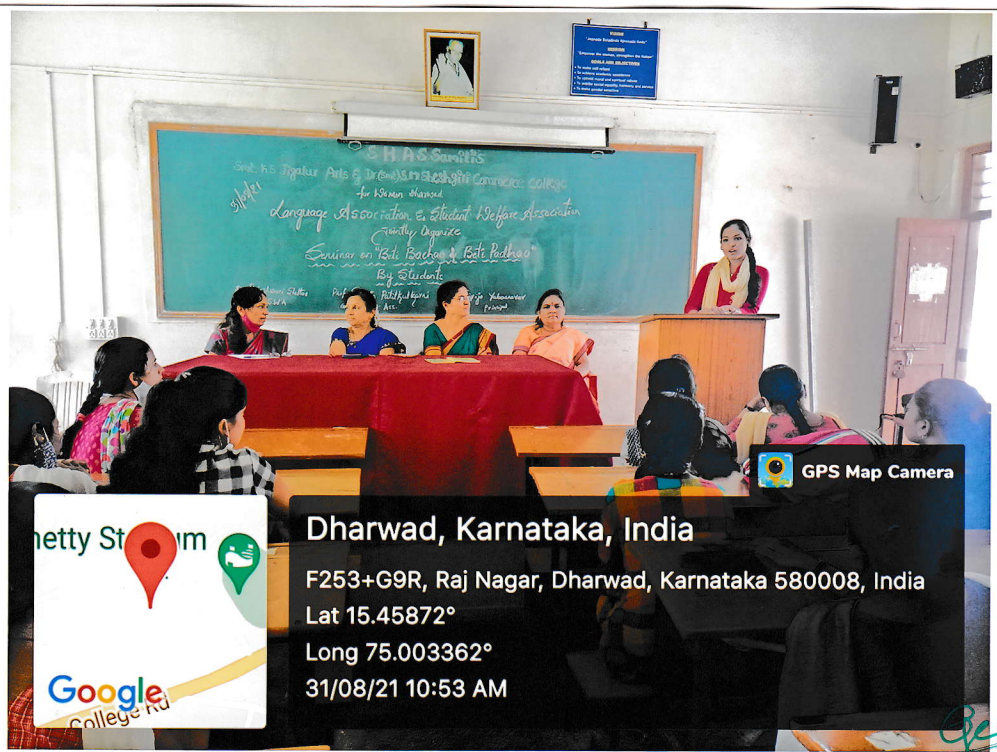

Dharwad, Karnataka, India
F253+G9R, Raj Nagar, Dharwad, Karnataka 580008, India
Lat 15.45872°
Long 75.003362°
31/08/21 10:53 AM

Geet
Principal
S.H.A.S. Samiti's
Smt. K. S. Jigalur Arts and
(Smt.) S. M. Sheshgiri Commerce
College, Dharwad