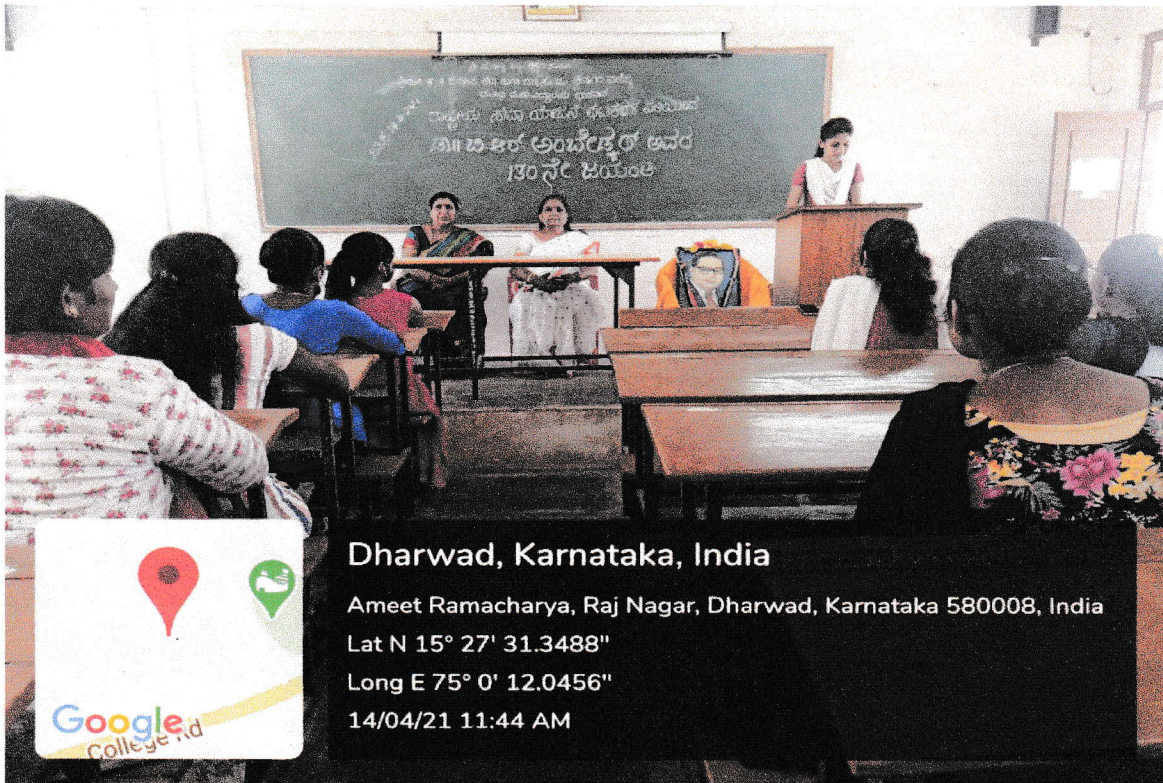

### NOTICE

All the Teaching, Non Staff Members and students are hereby informed that, NSS Units of our College is celebrating 130<sup>th</sup> Dr. B. R. Ambedkar Jayanti on 14<sup>th</sup> April, 2021 at 9-00am. Kindly attend the same.

### PROGRAMME LIST

1. Prayer : Students
2. Welcome and Introduction : Dr. Rajeshwari M. Shettar  
NSS Officer Unit-I
3. Students speech : \* Amruta Hundekar  
\* Spandana K.P.  
\* Chaitra Thaikar  
\* Bharti Patil  
\* Spoorti Gaykawad  
\* Heena Dukandar
4. Vote of Thanks : Smt. Shakuntala S. Biradar  
NSS Officer Unit-II
5. Presidential Remark : Dr. Girija M. Yabannavar  
Principal
6. Vote of Thanks : Miss Chaitra Hatalgeri

## NATIONAL SERVICE SCHEME (NSS) UNIT - I & II

**Title of Activity:** 130<sup>th</sup> Dr. B. R. Ambedkar Jayanti

**Date and Venue:** 14<sup>th</sup> April, 2021 College campus

**Description of Event:** Organized 130<sup>th</sup> Dr. B. R. Ambedkar Jayanti on 14<sup>th</sup> April, 2021. NSS Officers, Teaching, Non-teaching staff members and NSS Volunteers participated in the programme. Dr. Rajeshwari M. Shettar, NSS Programme Officer Unit I had given the welcome address. Smt. Shakuntala S. Biradar, NSS Programme Officer Unit II had given the vote of thanks.