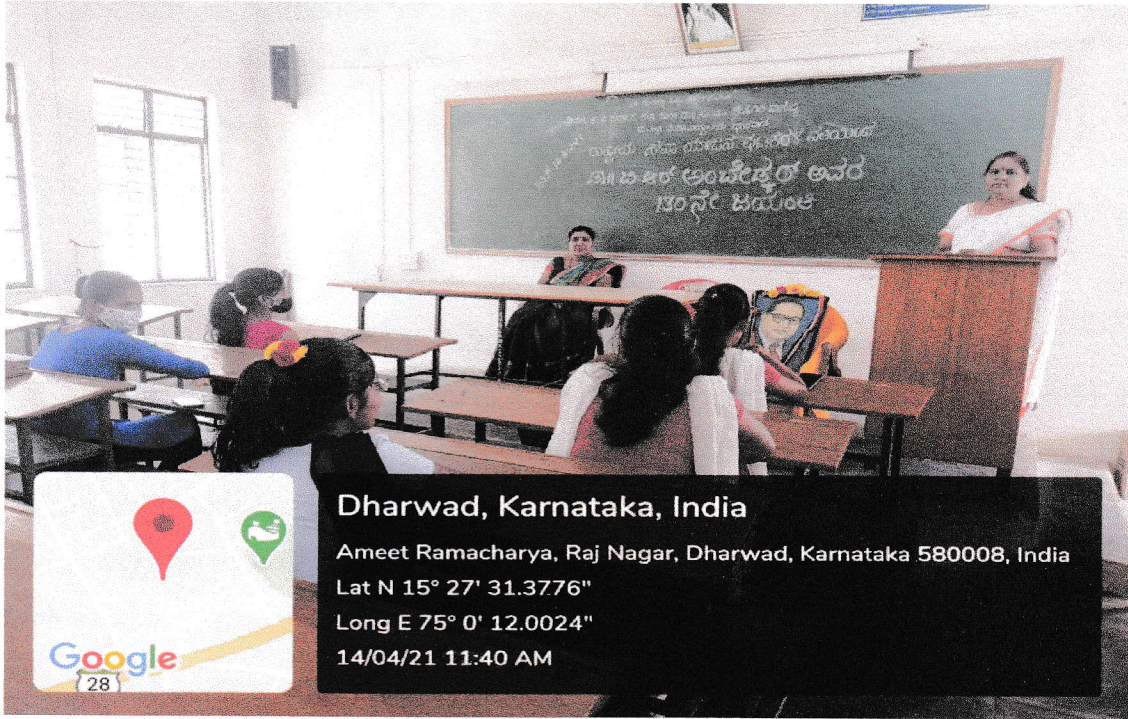

Dharwad, Karnataka, India

Ameet Ramacharya, Raj Nagar, Dharwad, Karnataka 580008, India

Lat N 15° 27' 31.3776"

Long E 75° 0' 12.0024"

14/04/21 11:40 AM