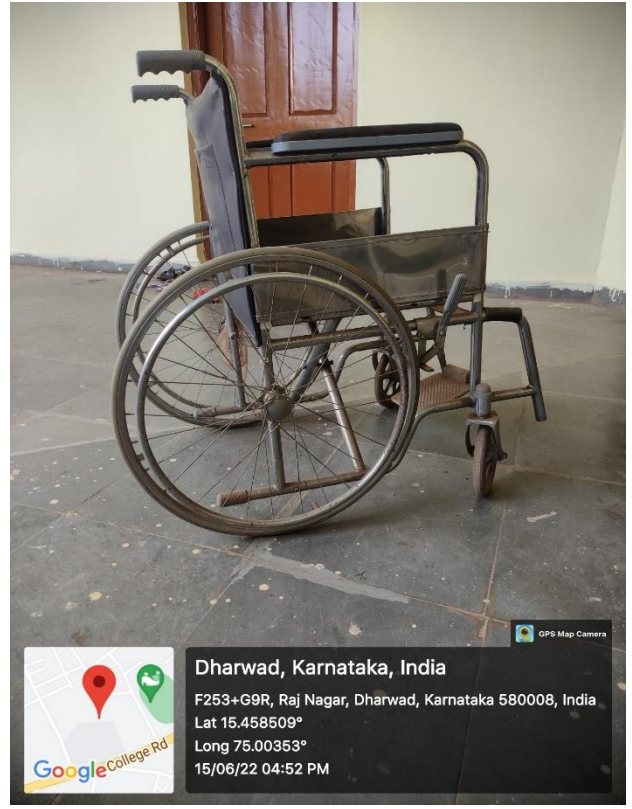

SOLAR PANEL INSTALLED AT HOSTEL

SOLAR PANEL INSTALLED AT LIBRARY

LED LIGHT INSTALLED IN LIBRARY

CAMERAS INSTALLED INSIDE THE HOSTEL

CAMERAS INSTALLED INSIDE THE HOSTEL

LED LIGHTS and CAMERA INSTALLED AT OFFICE

LED LIGHTS INSTALLED AT THE CORRIDOR OF THE COLLEGE

LED LIGHTS INSTALLED AT THE HOSTEL

LED LIGHTS INSTALLED INSIDE THE LECTURE HALLS OF THE COLLEGE

LED LIGHTS INSTALLED INSIDE THE STAFF ROOM AND PRINCIPAL CABIN

CAMERAS INSTALLED AT VARIOUS PLACES ACROSS THE COLLEGE

CAMERAS INSTALLED AT VARIOUS PLACES ACROSS THE COLLEGE

**WATER TANK INSTALLED
IN COLLEGE**

**BOREWELL PRESENT
INSIDE THE COLLEGE**

**PEDESTRIAN TO ENTER INTO
THE COLLEGE**

**MEDICINAL PLANTS
(TULSI, ALOEVERA)**

**RAMP FOR
DIFFERENTLY ABLED**

**WHEELCHAIR FOR
DIFFERENTLY ABLED**

**WATER COOLER cum FILTER
INSTALLED INSIDE THE HOSTEL**

COMMON ROOM OF COLLEGE

PLASTIC BAN ZONE

RESTRICTED ENTRY FOR VEHICLES / MAIN GATE