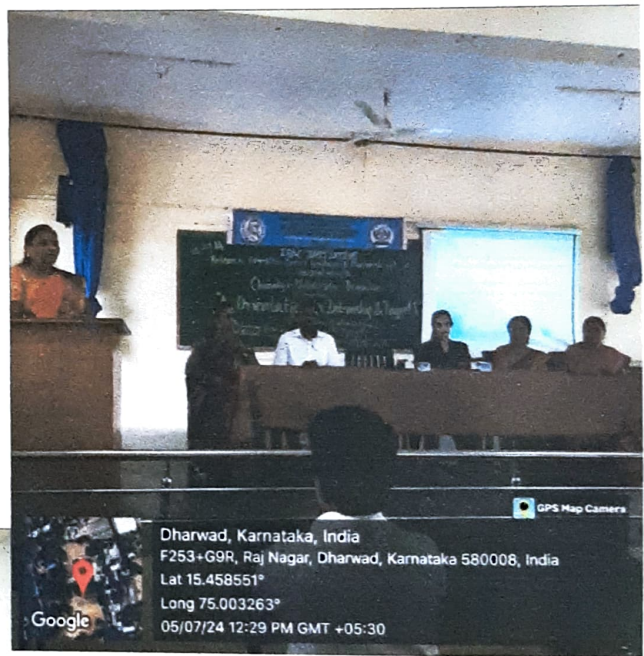

Shri Hurakadli Ajja Shikshana Samiti's
Smt. K. S. J. Arts and Dr.(Smt) S. M. S Commerce College for Women, Dharwad
Accredited at B++ Grade by NAAC in 3rd Cycle

REPORT OF CAREER GUIDANCE & PLACEMENT CELL 2023-24

An Orientation programme on Internship and Project Work was conducted on 05-07-24. Dr. Sharan Hosamani, Faculty, Chankya University, Bengaluru was the resource person.

(Signature)
S.H.A.S. Samiti's
Smt. K. S. J. Arts and Dr. S. M. S. Commerce
College for Women, Dharwad